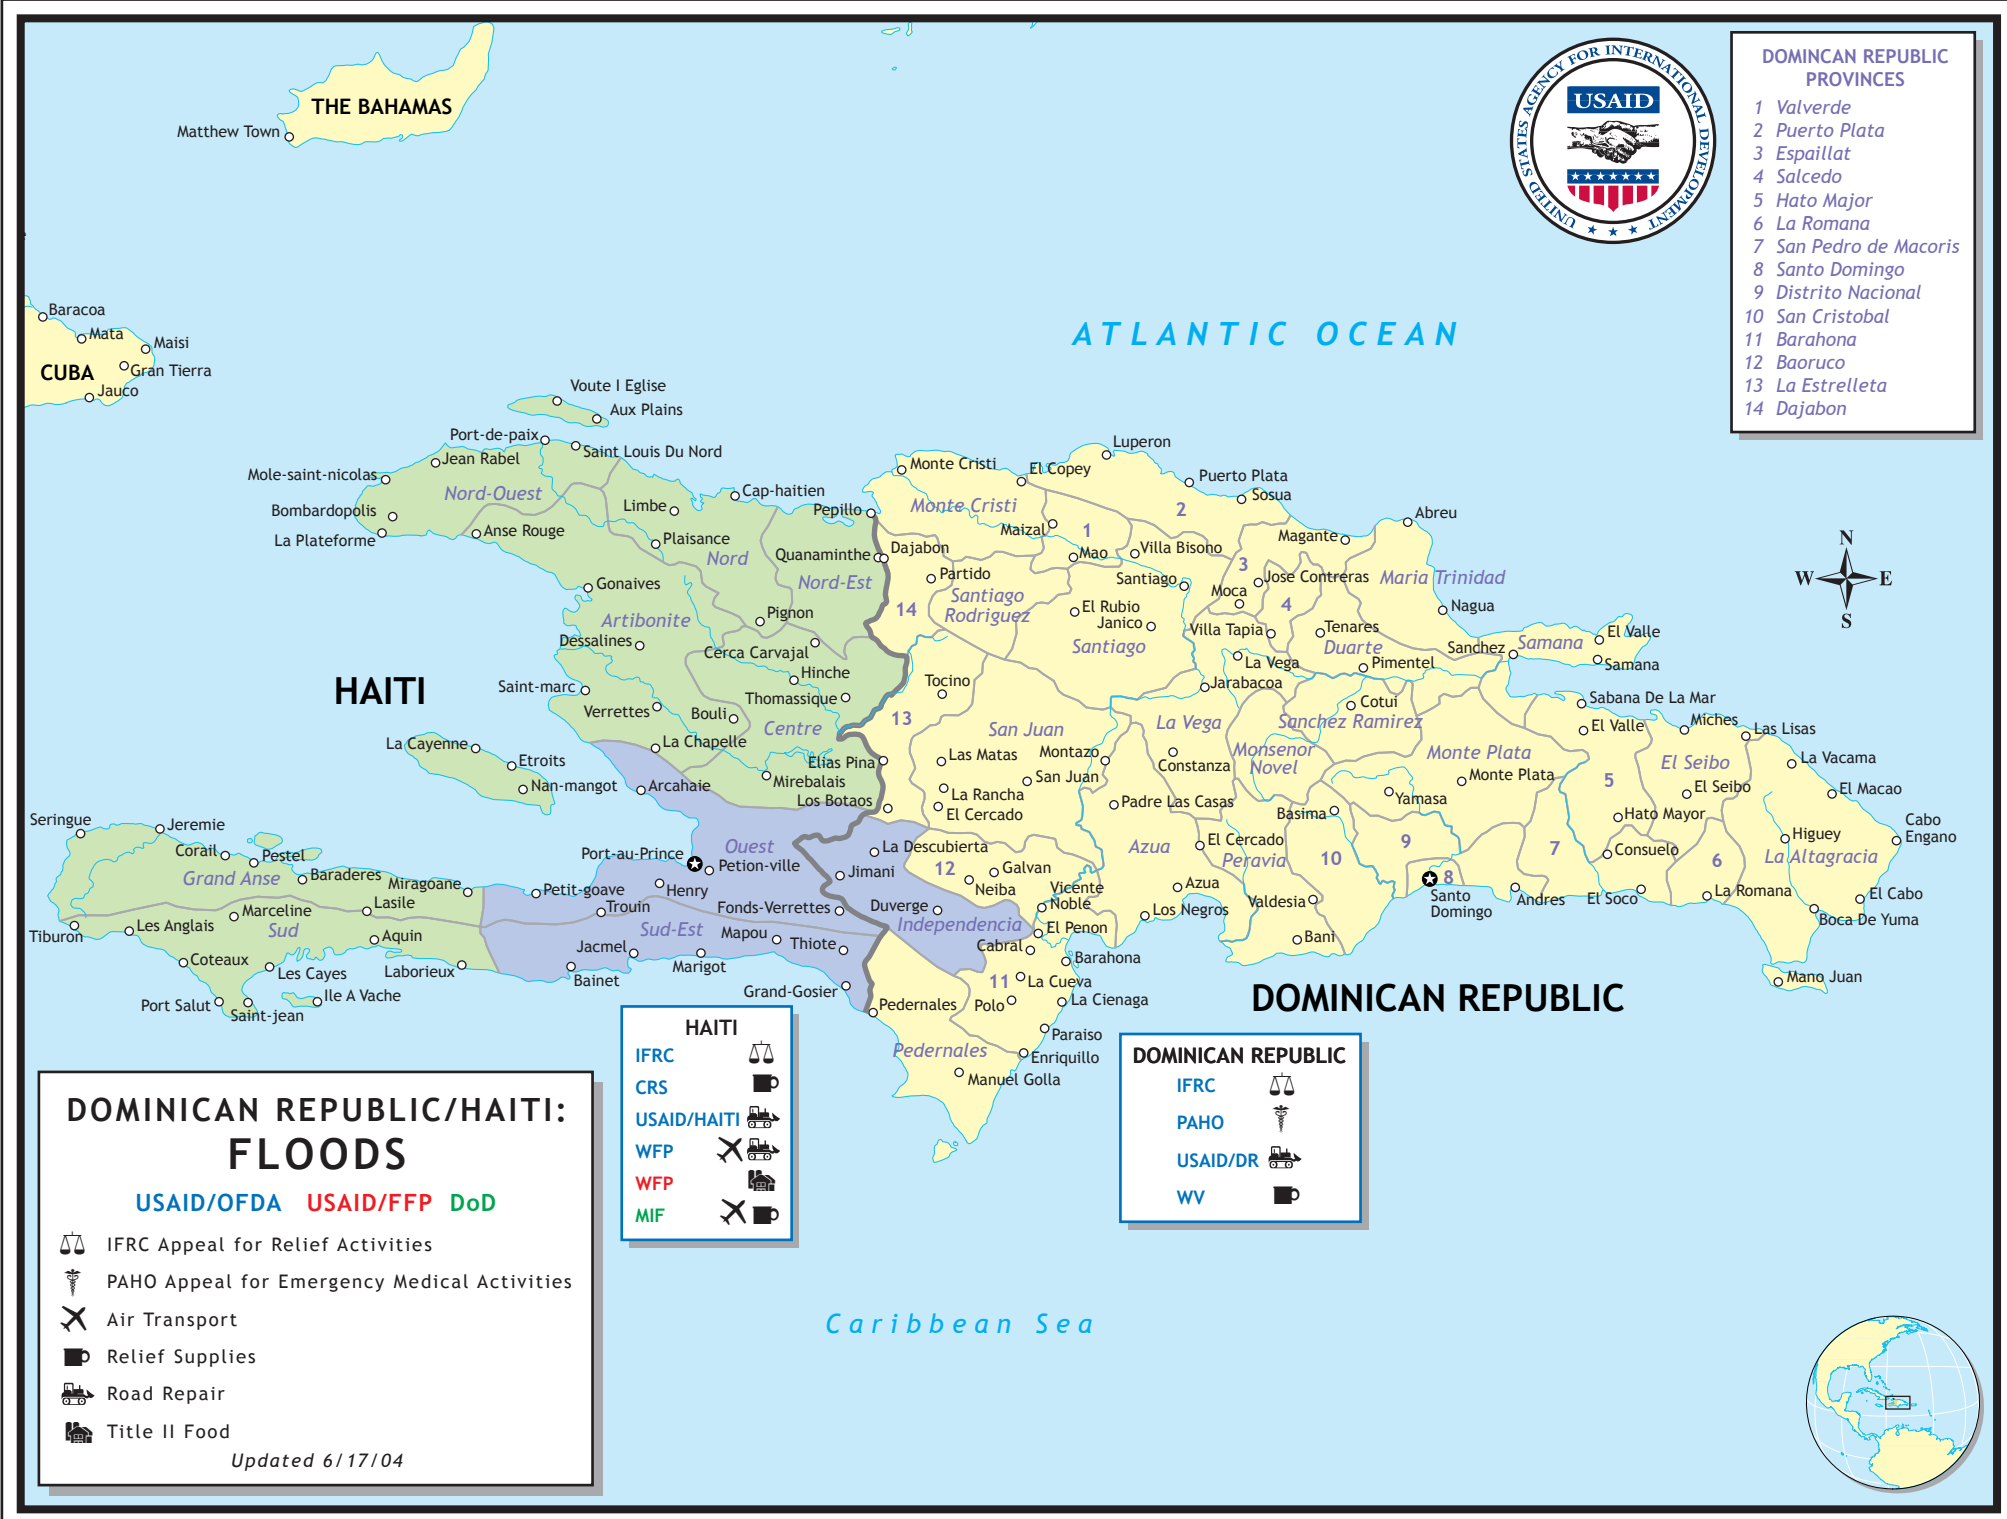

- DOMINICAN REPUBLIC PROVINCES**
- 1 Valverde
 - 2 Puerto Plata
 - 3 Espaillat
 - 4 Salcedo
 - 5 Hato Major
 - 6 La Romana
 - 7 San Pedro de Macoris
 - 8 Santo Domingo
 - 9 Distrito Nacional
 - 10 San Cristobal
 - 11 Barahona
 - 12 Baoruco
 - 13 La Estrelleta
 - 14 Dajabon

DOMINICAN REPUBLIC/HAITI: FLOODS

USAID/OFDA USAID/FFP DoD

- IFRC Appeal for Relief Activities
- PAHO Appeal for Emergency Medical Activities
- Air Transport
- Relief Supplies
- Road Repair
- Title II Food